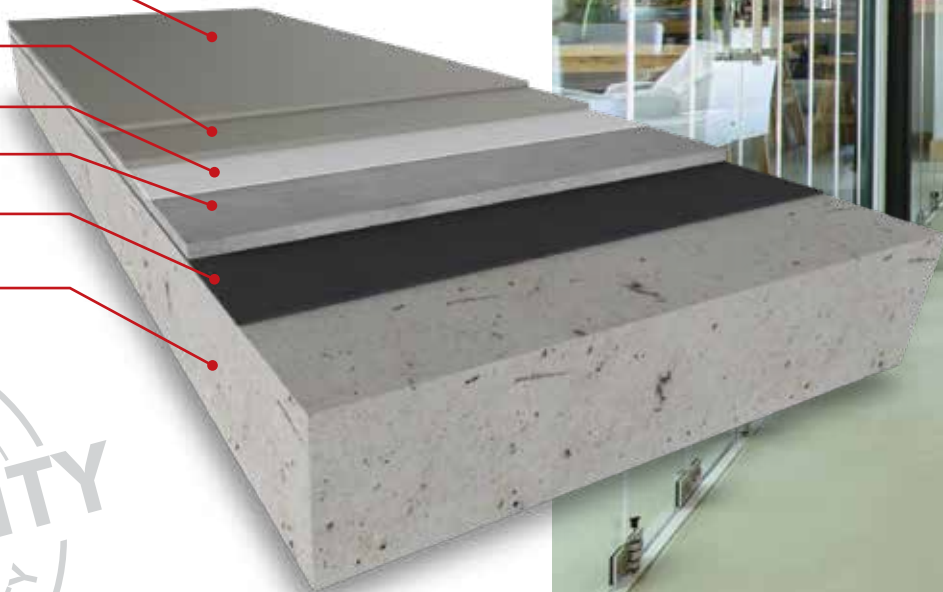

Teracoat floor and wall systems are designed to be installed over tiles, screed, plaster and power floated commercial floors.

Water based, environmentally friendly. All TERACOAT products are manufactured to the highest European Environmental Standards and are considered non hazardous from manufacturing through to the controls in place for application by a TERACOAT approved applicator.

For more information go to www.teracoat.co.za

1. Teracoat can be installed over tiles
2. Teracoat was designed to be re-coated at any stage during the life of the floor
3. Teracoat creates a beautiful blank canvas to match almost any colour palette
4. Teracoat floors are largely scratch resistant unlike conventional sealed floors
5. Teracoat feels incredibly warm and soft under foot
6. Teracoat is a water based and environmentally friendly range of products
7. Teracoat is a High Tech Resin that intrinsically does not crack
8. Teracoat floors and walls can be seamlessly repaired if required
9. Teracoat is imported from Holland and the first of its kind in Sub Saharan Africa
10. Teracoat is the only product of its kind to offer a 5 year warranty

THE 5 STAGE TERACOAT SYSTEM

- 700 Micron High Tech resin topcoat **5**
- 1000 Micron high tech resin scraper coat **4**
- 100 Micron Teracoat Primer **3**
- 5mm 25MPa Teracoat Levelling Compound **2**
- 200 Micron latex primer/moisture barrier **1**
- Existing 30-60mm Strong wood floated screed or tiled floor